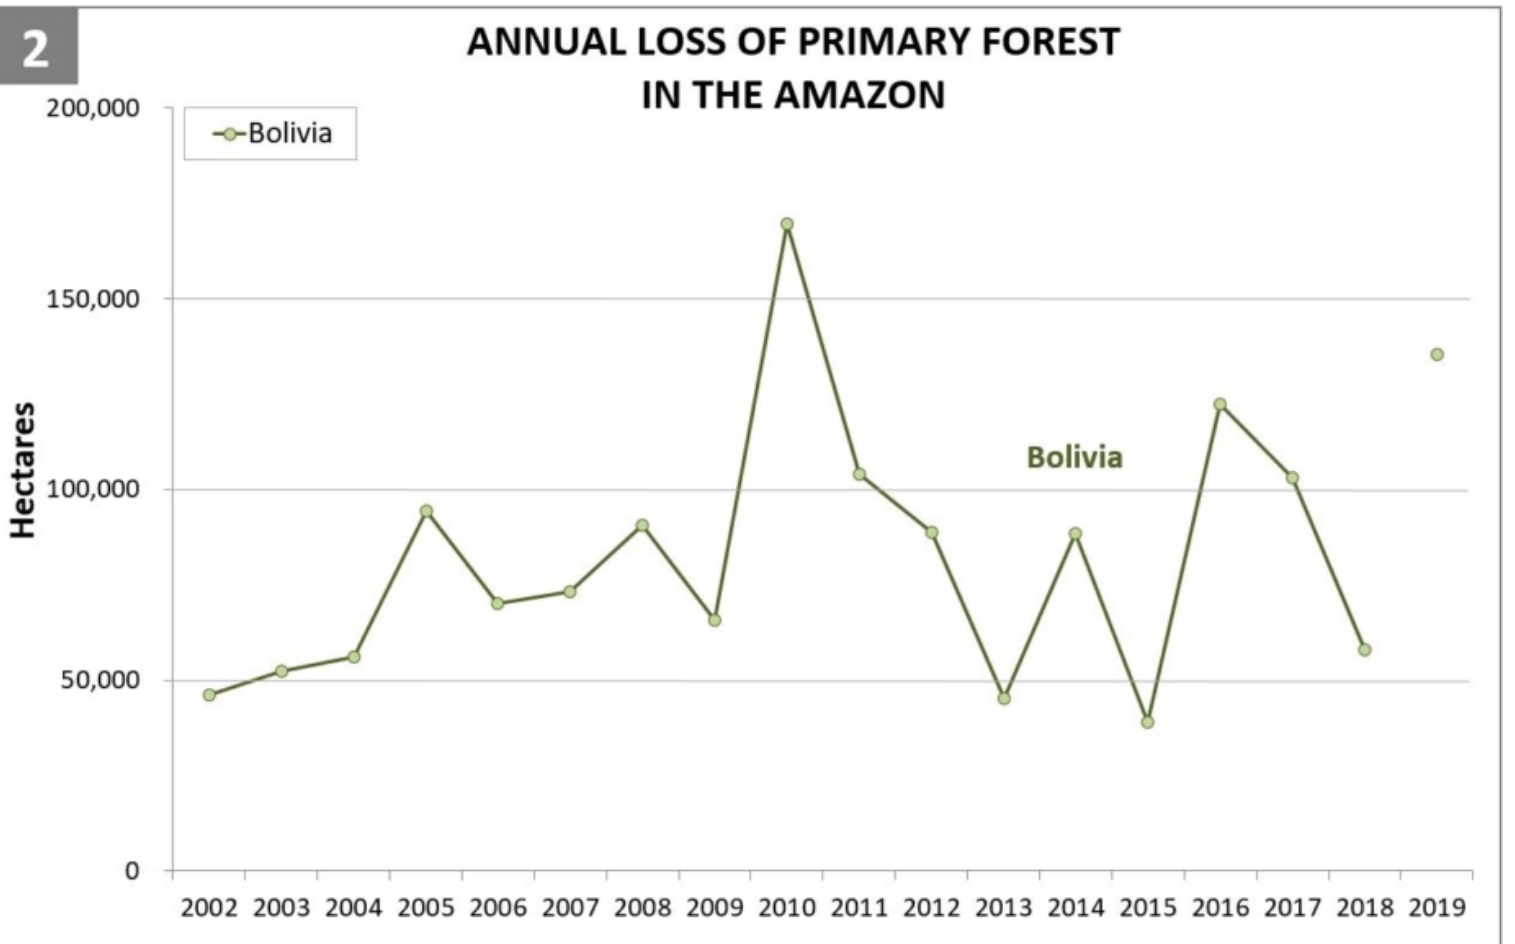

Amazon Deforestation Trends, 2001-2019

These graphs correspond to [MAAP Synthesis: 2019 Amazon Deforestation Trends and Hotspots](#).

Trends

Annual Deforestation of Primary Forest in the Amazon

2002 - 2019