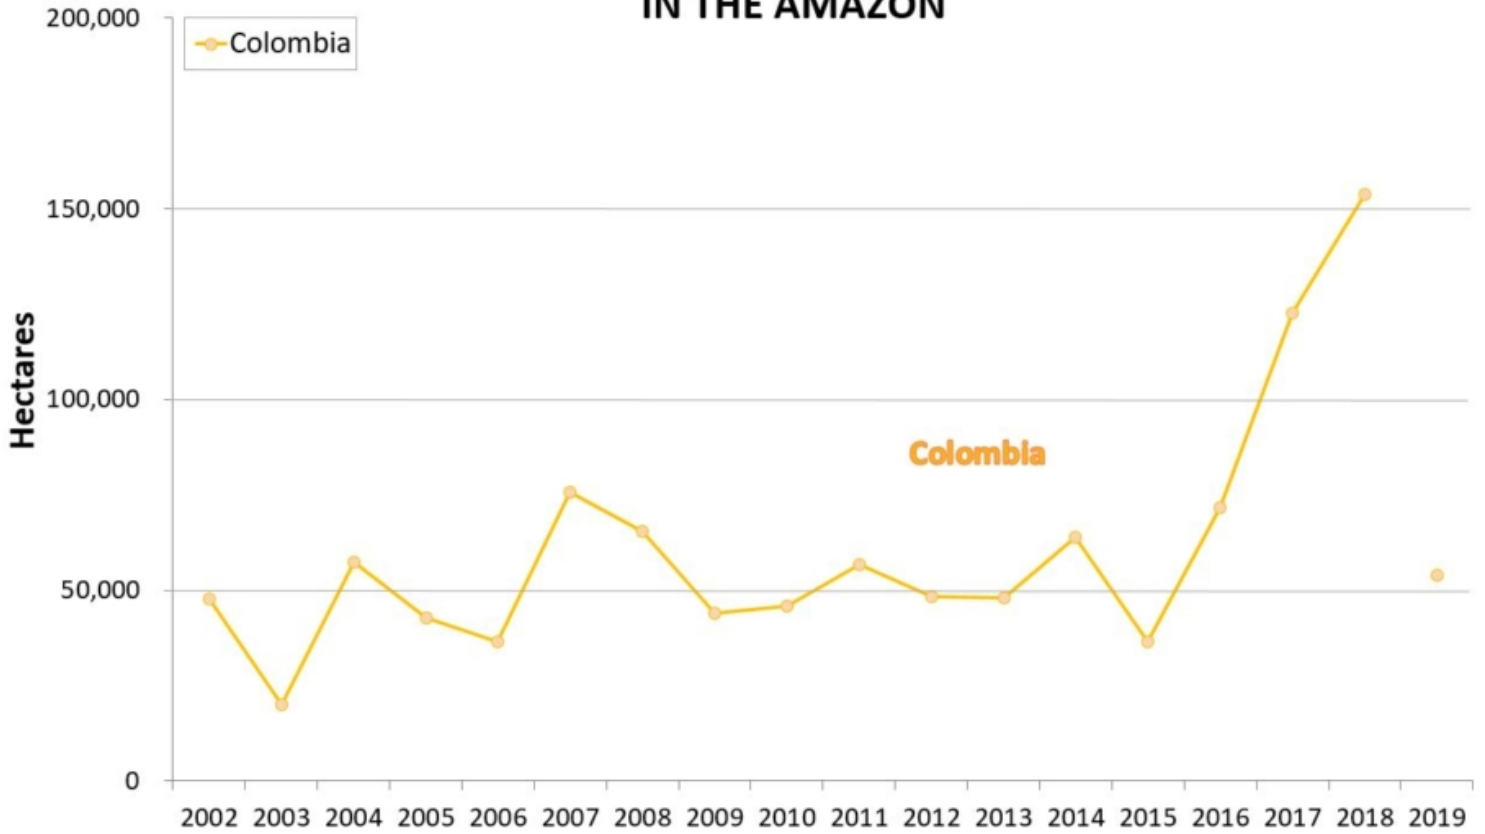

3

ANNUAL LOSS OF PRIMARY FOREST IN THE AMAZON