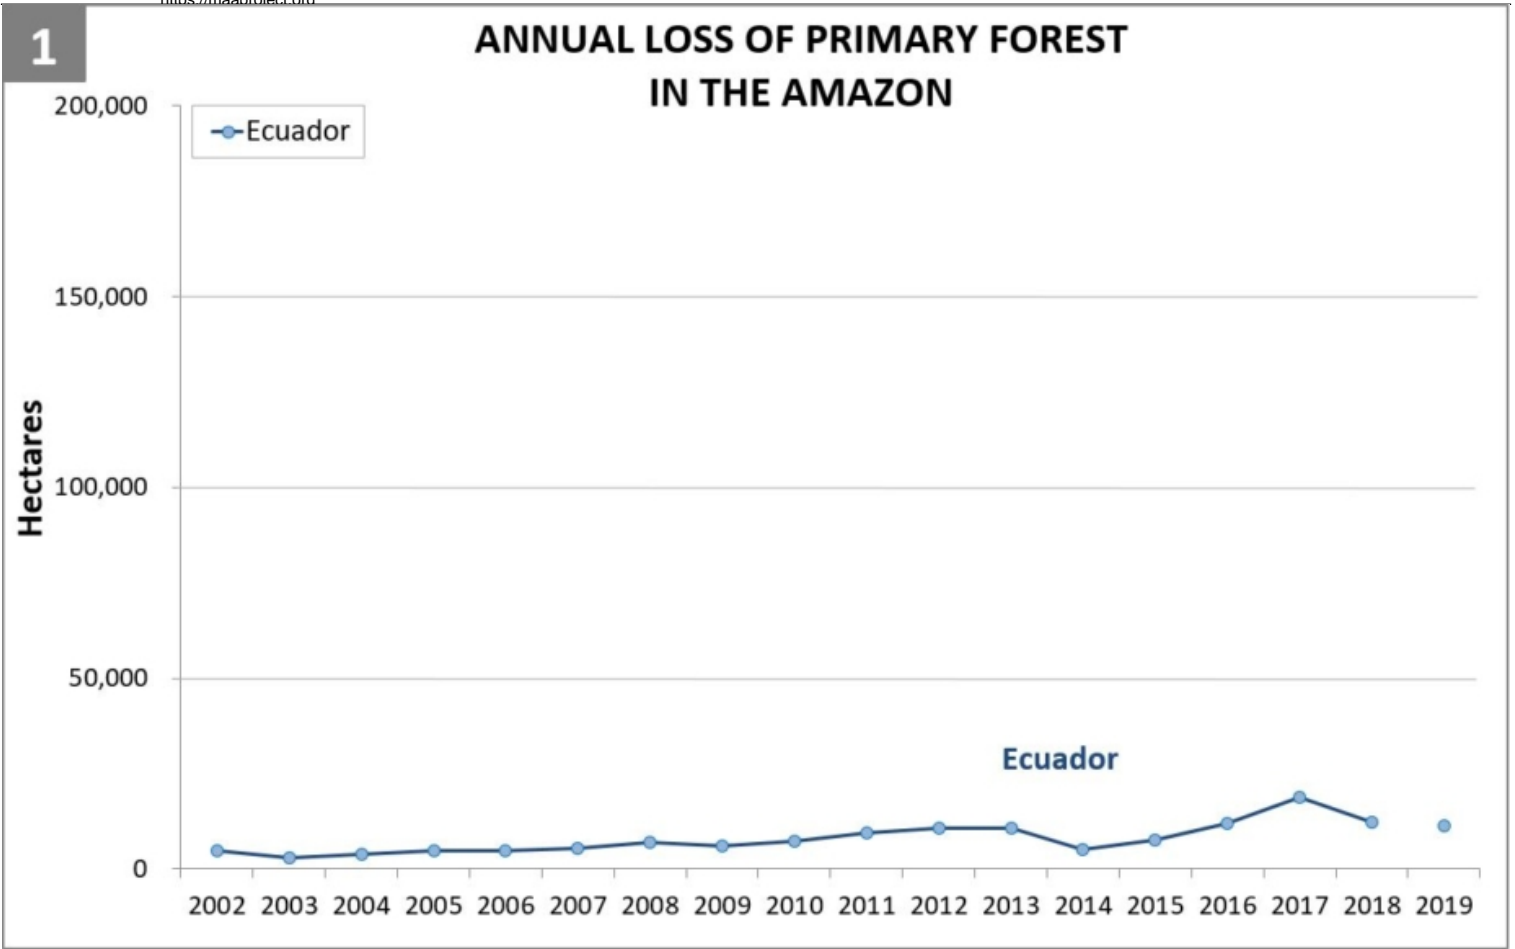

Amazon Deforestation Trends, 2001-2019

These graphs correspond to [MAAP Synthesis: 2019 Amazon Deforestation Trends and Hotspots](#).

Trends

Annual Deforestation of Primary Forest in the Amazon

2002 - 2019