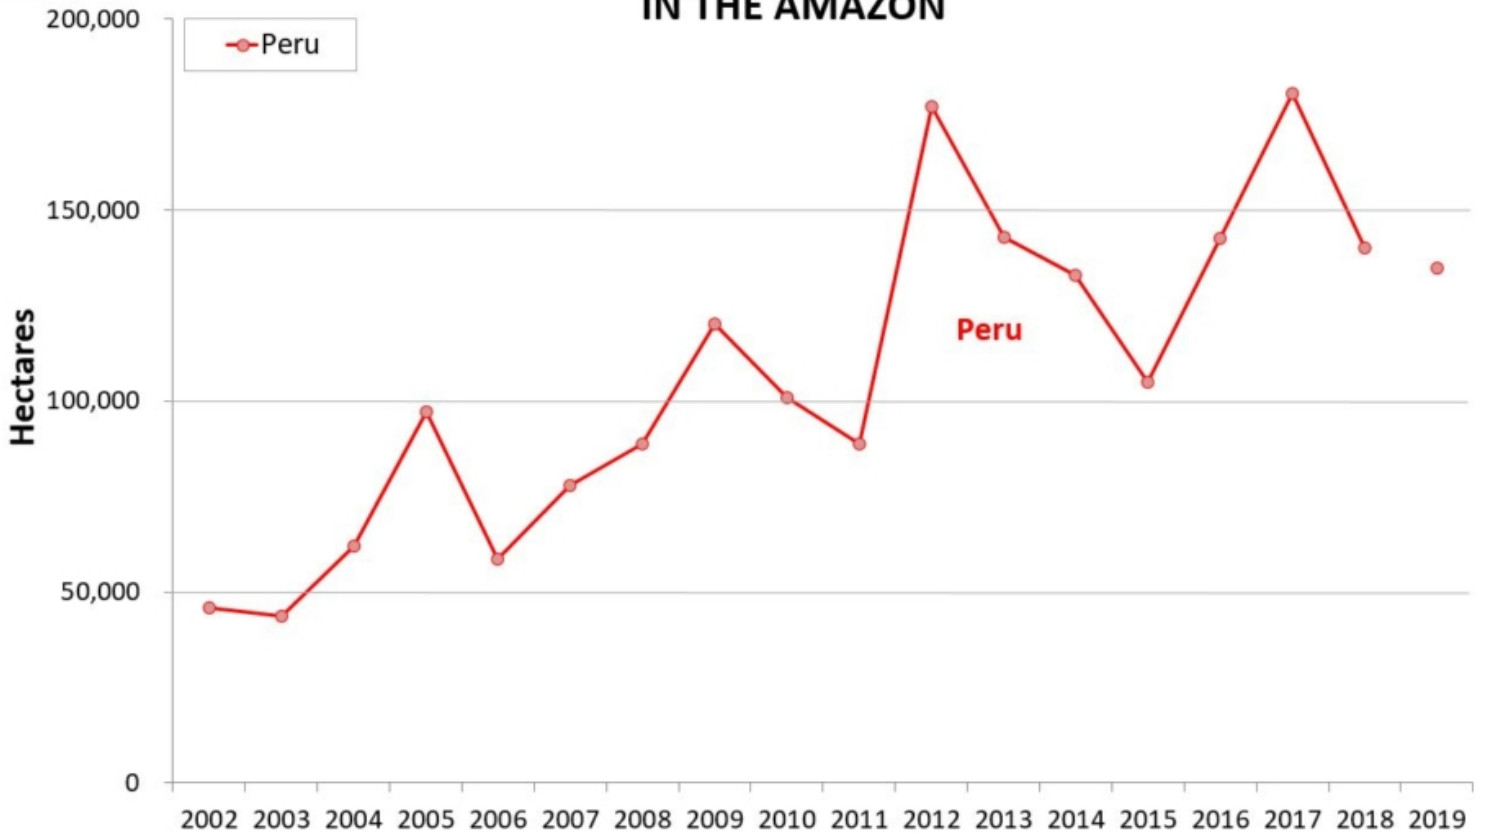

ANNUAL LOSS OF PRIMARY FOREST IN THE AMAZON